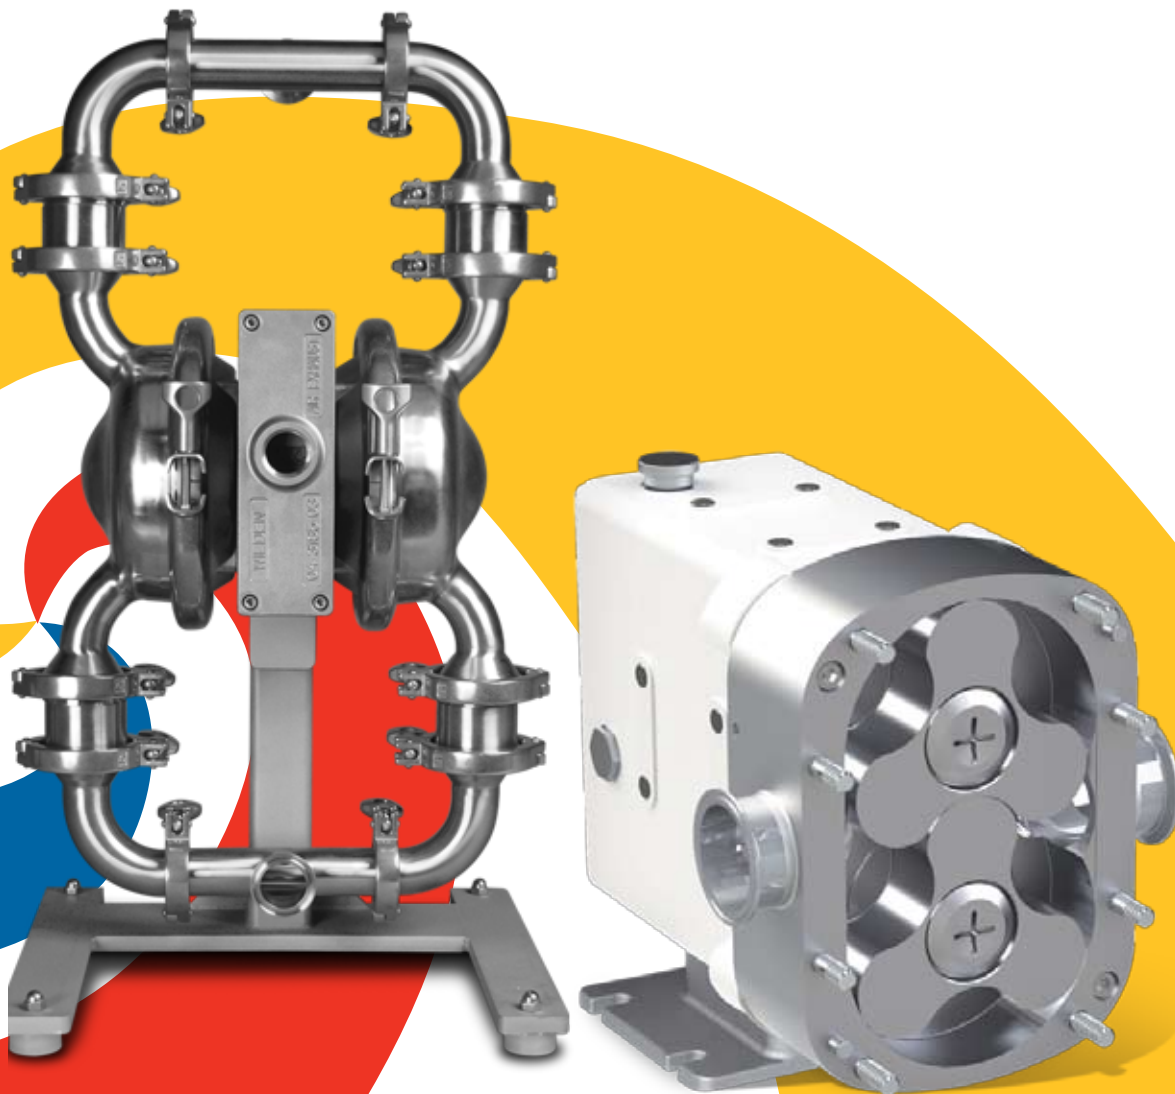

**GAIN ACCESS TO LEADING VENDORS
FOR YOUR SANITARY PRODUCTS
AND EQUIPMENT.**